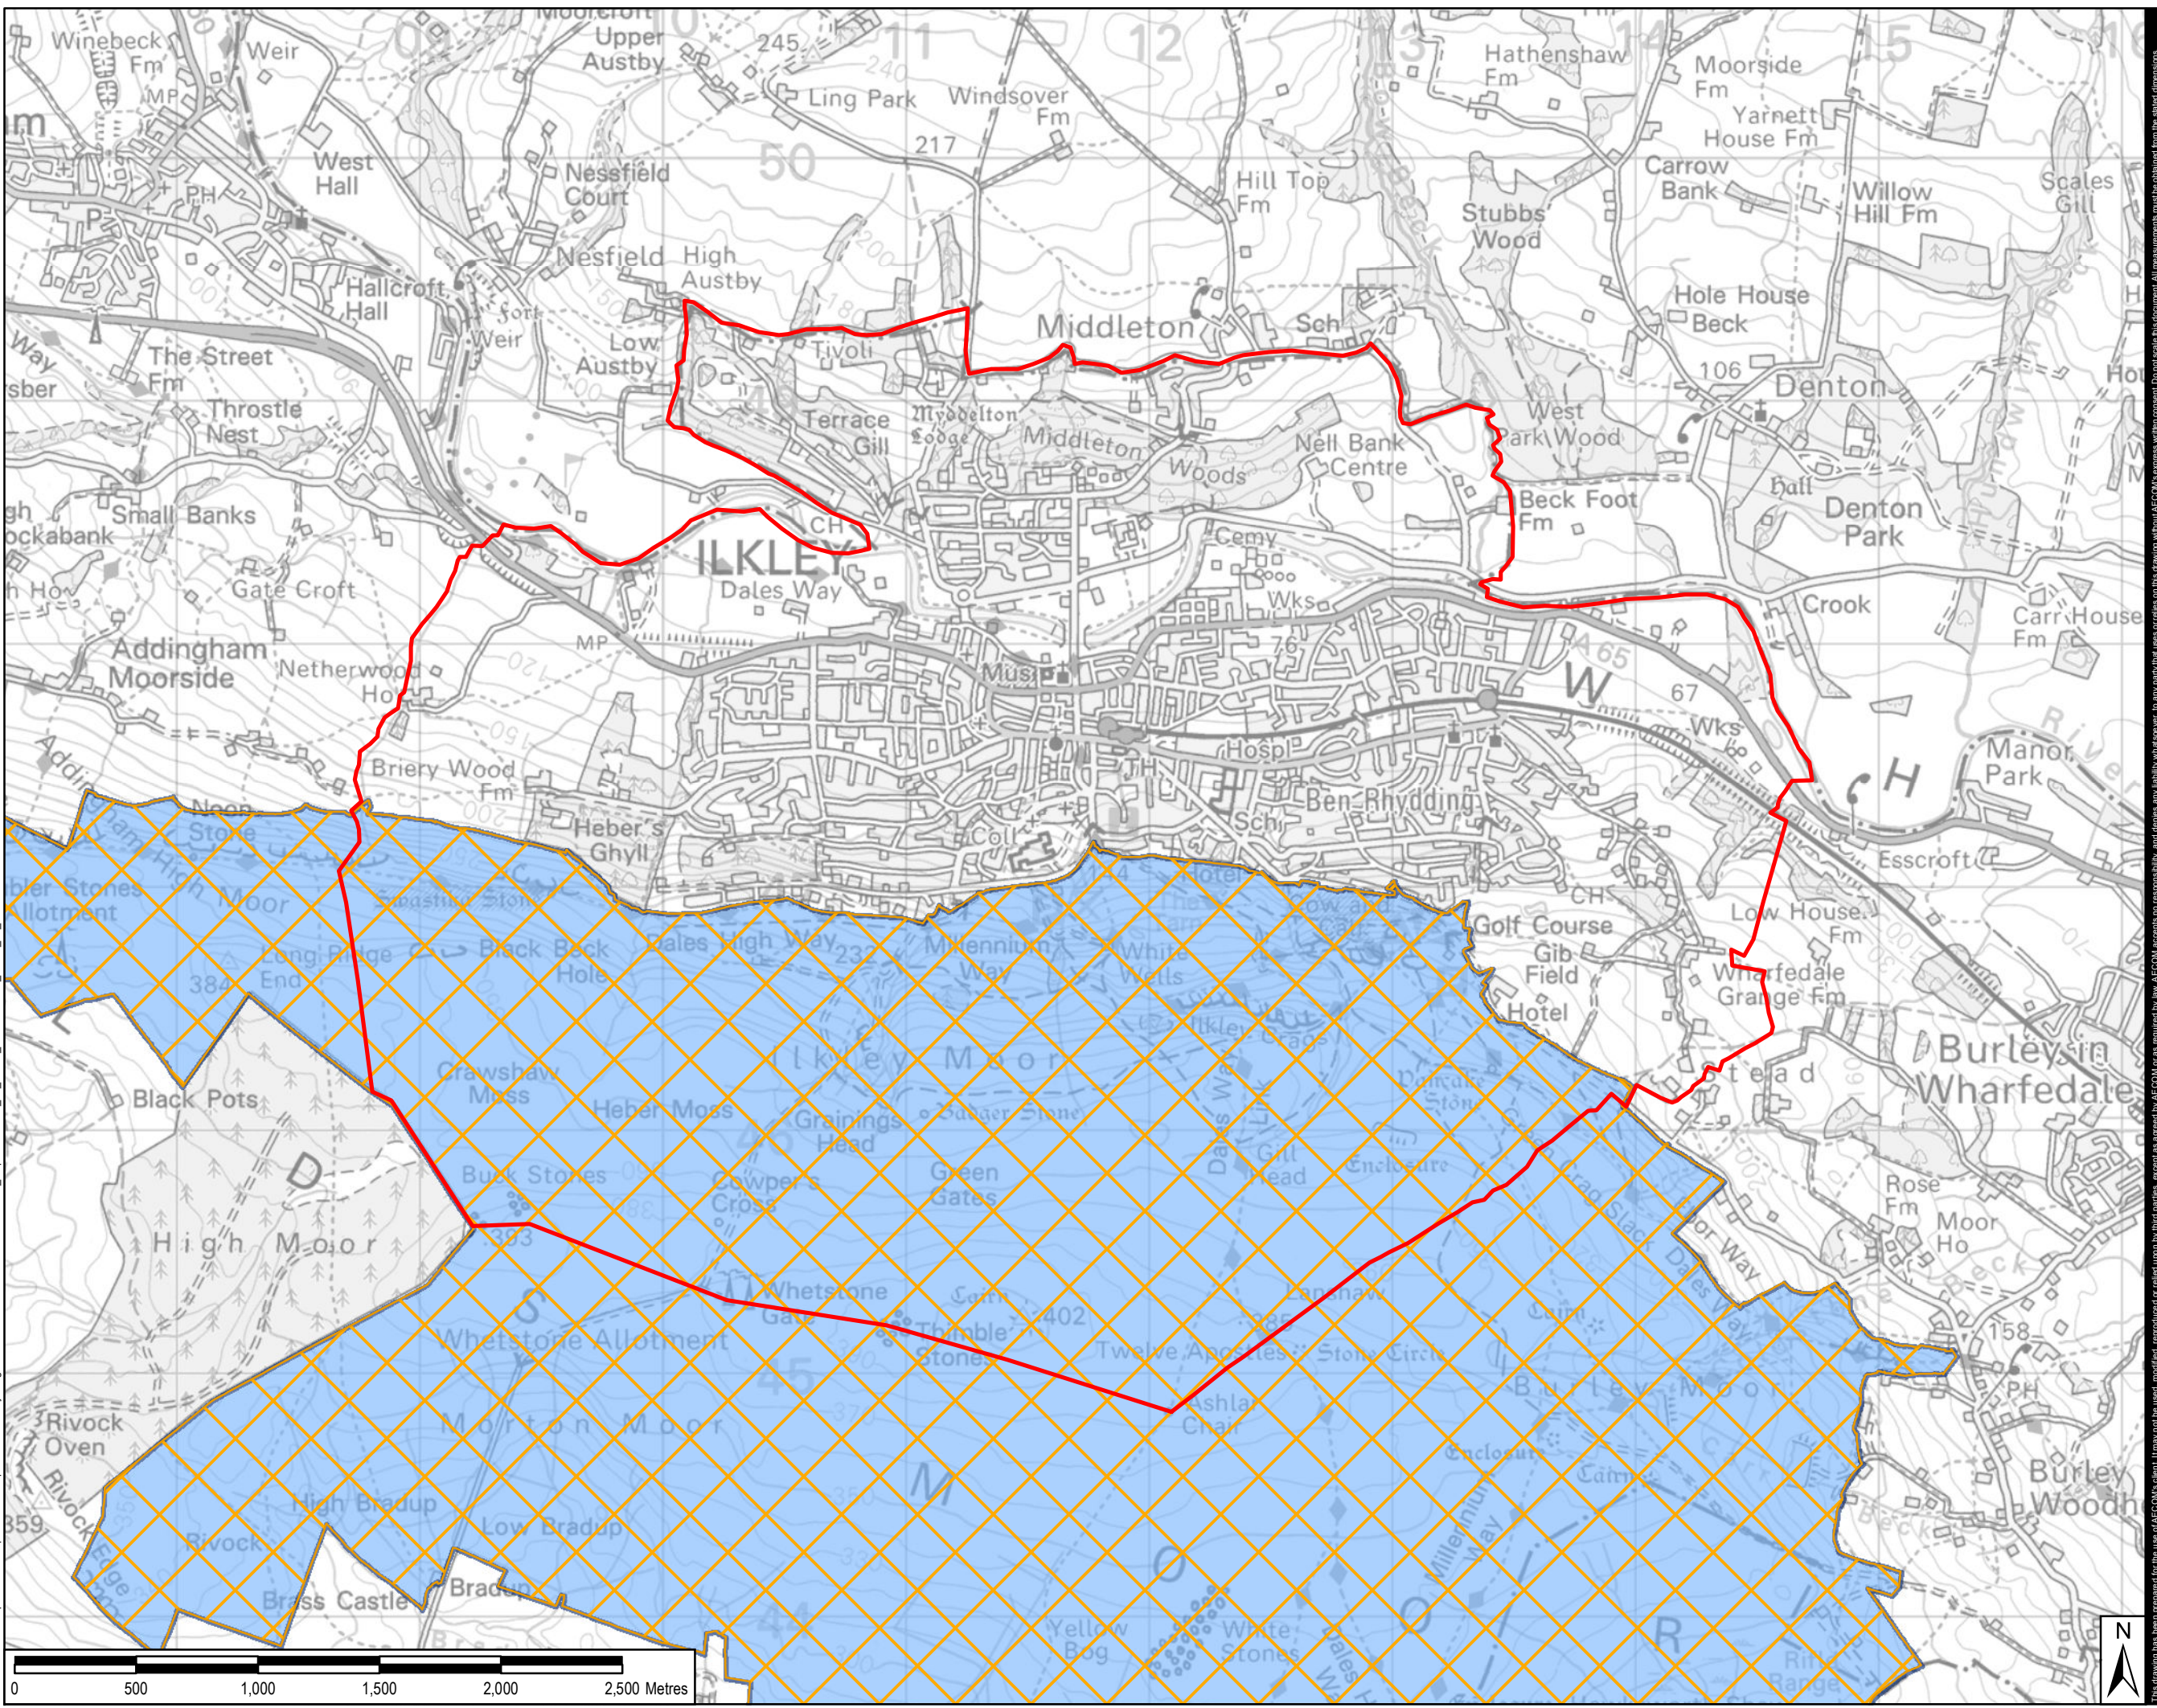

LEGEND

- ILKLEY BOUNDARY
- SOUTH PENNINE
MOORS PHASE 2
SPECIAL PROTECTION
AREA
- SOUTH PENNINE
MOORS SPECIAL AREA
OF CONSERVATION

Copyright:
© Crown copyright and database rights 2018. Ordnance Survey 0100031673.
© Natural England copyright. Contains Ordnance Survey data © Crown copyright and database right 2018.

AECOM Internal Project No:
60571087

Drawing Title:
EUROPEAN
DESIGNATED SITES

Scale at A3: 1:25,000

Drawing No: **Rev:**

FIGURE A1 001

Drawn: Chk'd: App'd: **Date:**

JF AR PS 27/09/18

Filename: \\ukmcr1p0202ukmcr1p0202\1\1\Proposals\3512\Ilkley Neighbourhood Plan HRA June 2018\GIS02_Maps\20180927_A1_EURO_DESIGNATED_SITES_UF_V1.mxd